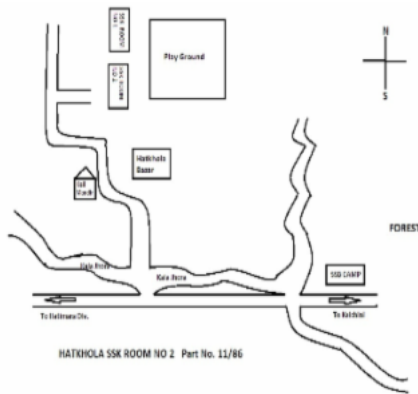

Nazri Naksha

Google Map View

Polling Station Building Front View

Polling Station Front View

Cad View

Key MAP View