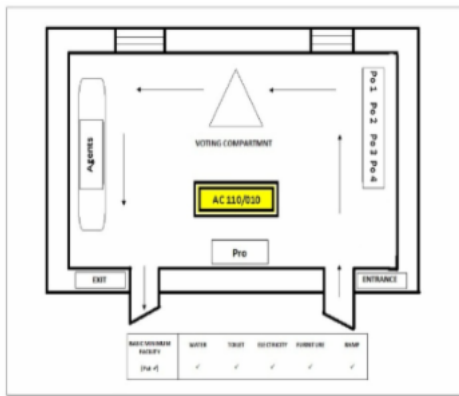

Nazri Naksha

Google Map View

Polling Station Building Front View

Polling Station Front View

Cad View

Key MAP View