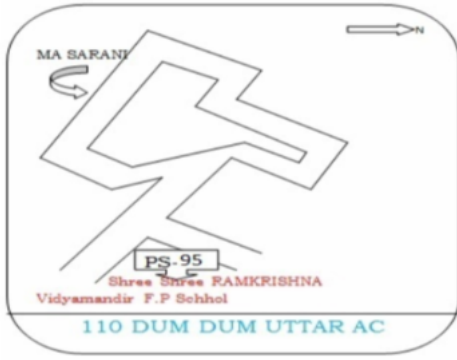

Nazri Naksha

Google Map View