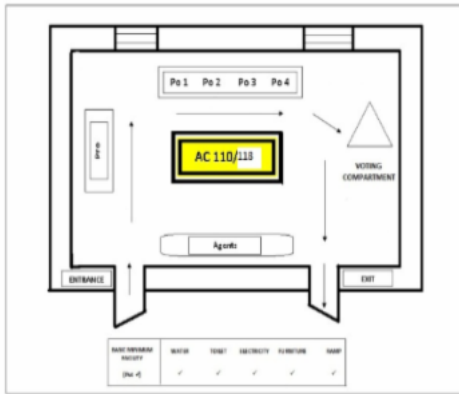

Nazri Naksha

Google Map View

Polling Station Building Front View

Polling Station Front View

Cad View

Key MAP View