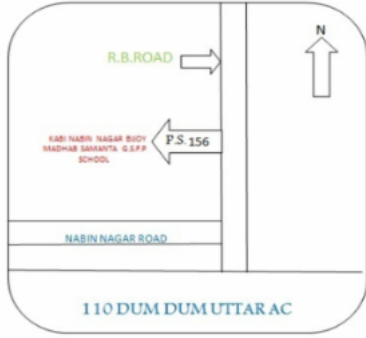

Nazri Naksha

Google Map View