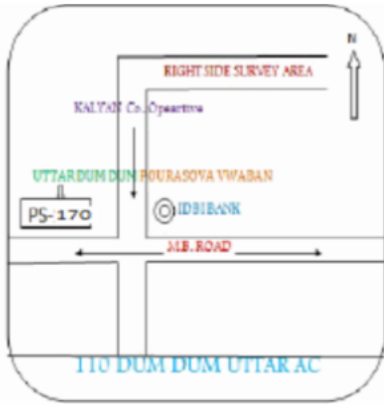

Nazri Naksha

Google Map View