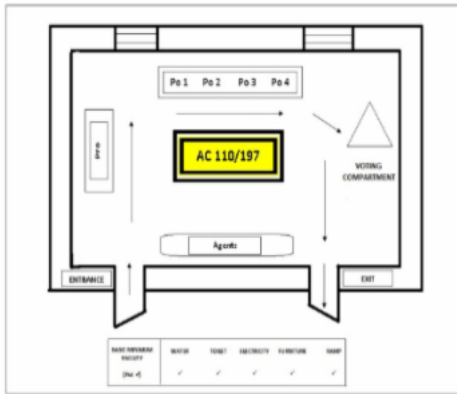

Nazri Naksha

Google Map View

Polling Station Building Front View

Polling Station Front View

Cad View

Key MAP View