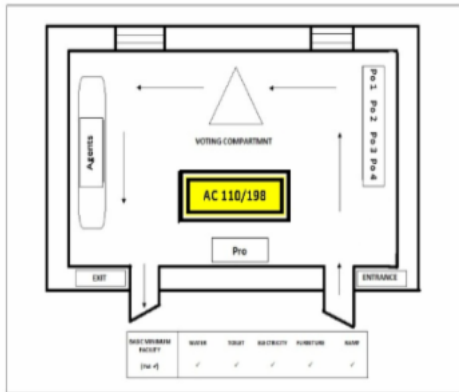

Nazri Naksha

Google Map View

Polling Station Building Front View

Polling Station Front View

Cad View

Key MAP View