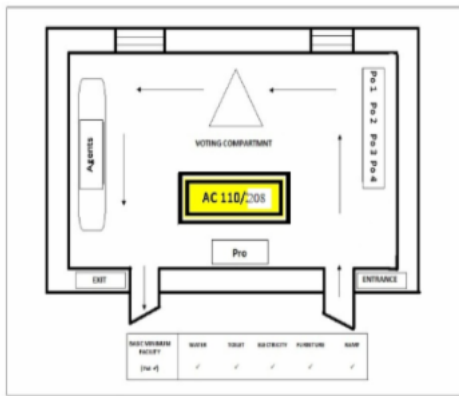

Nazri Naksha

Google Map View

Polling Station Building Front View

Polling Station Front View

Cad View

Key MAP View