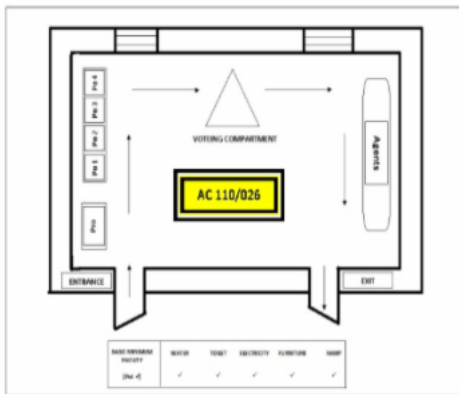

Nazri Naksha

Google Map View

Polling Station Building Front View

Polling Station Front View

Cad View

Key MAP View