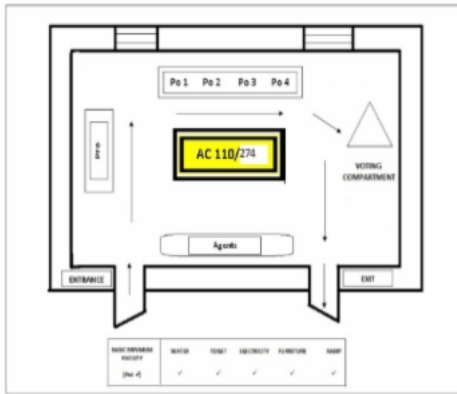

Nazri Naksha

Google Map View

Polling Station Building Front View

Polling Station Front View

Cad View

Key MAP View