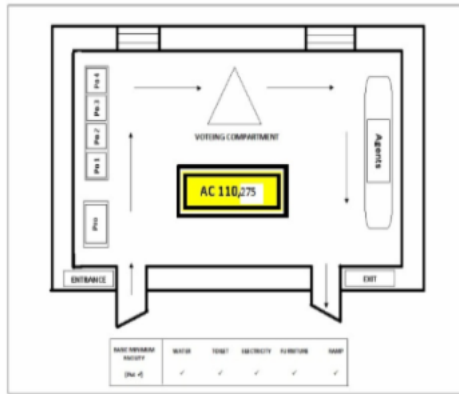

Nazri Naksha

Google Map View

Polling Station Building Front View

Polling Station Front View

Cad View

Key MAP View