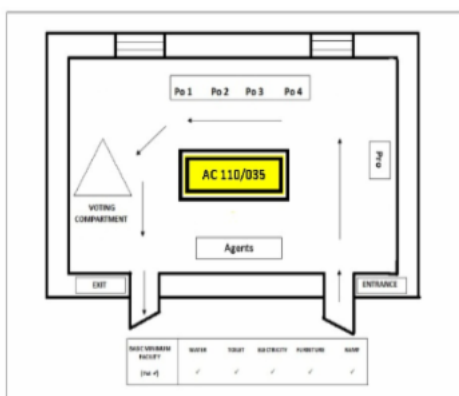

Nazri Naksha

Google Map View

Polling Station Building Front View

Polling Station Front View

Cad View

Key MAP View