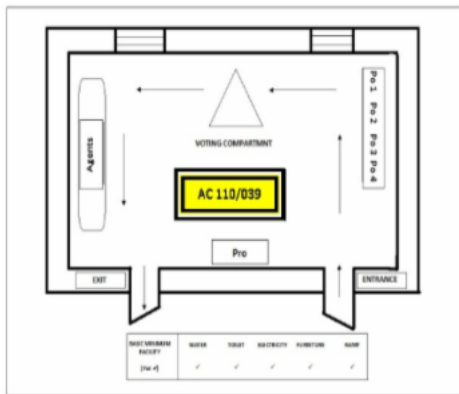

Nazri Naksha

Google Map View

Polling Station Building Front View

Polling Station Front View

Cad View

Key MAP View