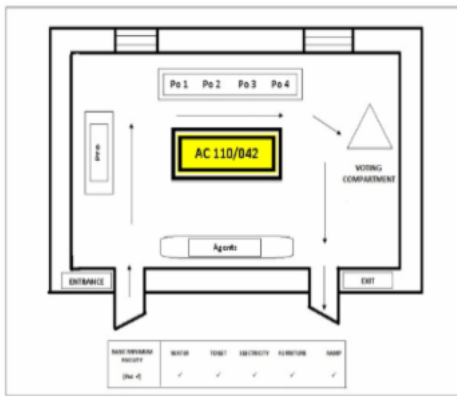

Nazri Naksha

Google Map View

Polling Station Building Front View

Polling Station Front View

Cad View

Key MAP View