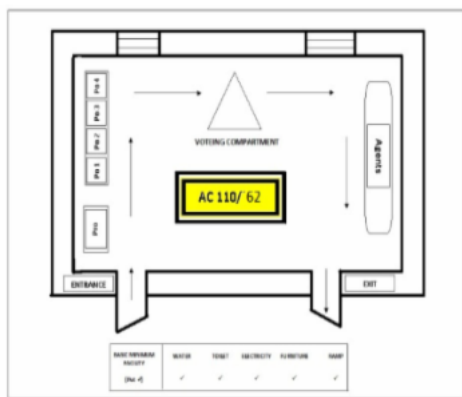

Nazri Naksha

Google Map View

Polling Station Building Front View

Polling Station Front View

Cad View

Key MAP View