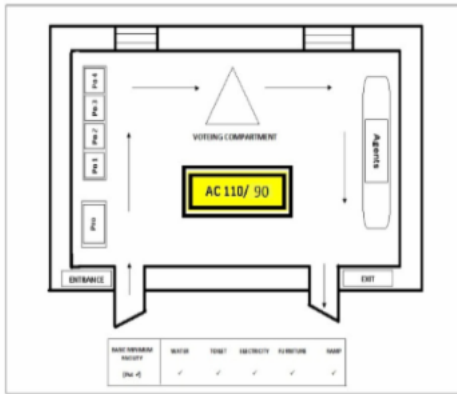

Nazri Naksha

Google Map View

Polling Station Building Front View

Polling Station Front View

Cad View

Key MAP View