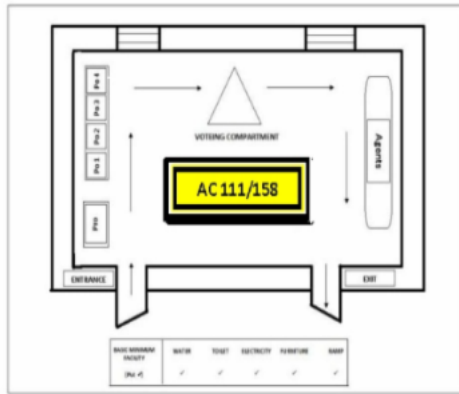

Nazri Naksha

Google Map View

Polling Station Building Front View

Polling Station Front View

Cad View

Key MAP View