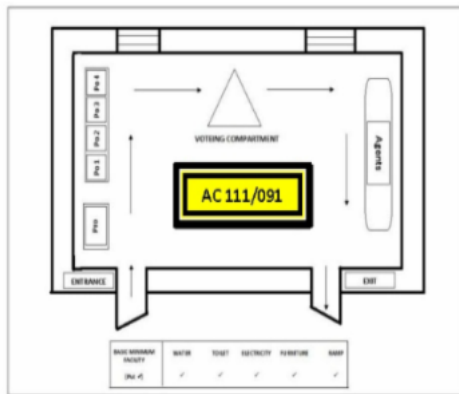

Nazri Naksha

Google Map View

Polling Station Building Front View

Polling Station Front View

Cad View

Key MAP View