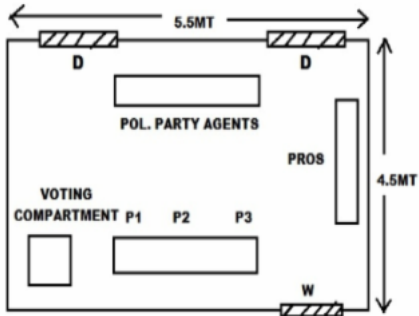

Nazri Naksha

Google Map View

Polling Station Building Front View

Polling Station Front View

Cad View

Key MAP View