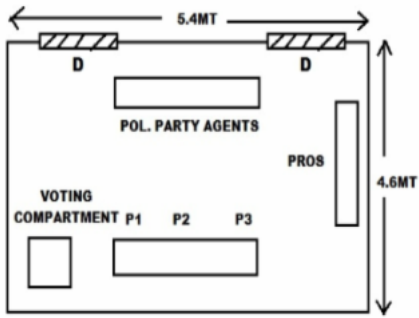

Cad View

Key MAP View

Dharsa Moktarpur
Nazrul IslamSmriti
F.P. School