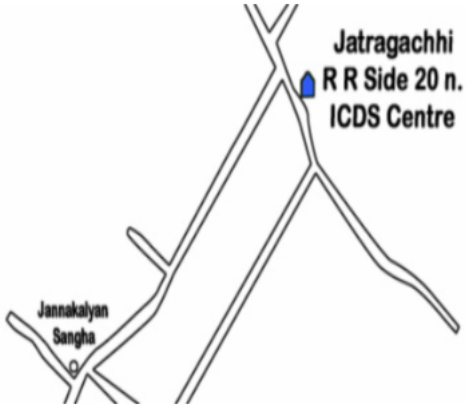

Polling Station Building Front View

Nazri Naksha