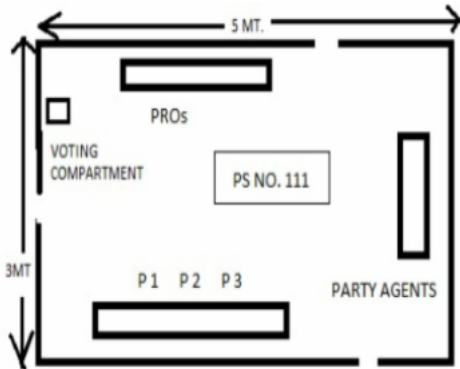

Nazri Naksha

Google Map View

Polling Station Building Front View

Polling Station Front View

Cad View

Key MAP View