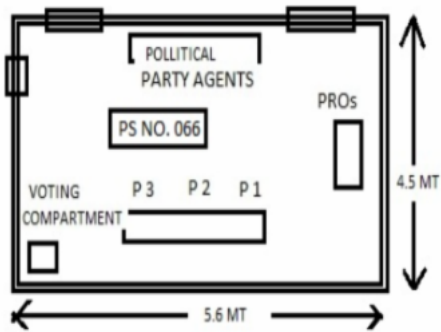

Nazri Naksha

Google Map View

Polling Station Building Front View

Polling Station Front View

Cad View

Key MAP View