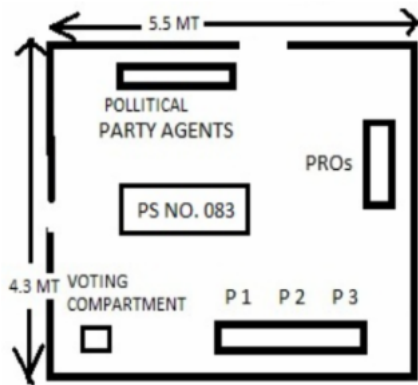

Nazri Naksha

Google Map View

Polling Station Building Front View

Polling Station Front View

Cad View

Key MAP View