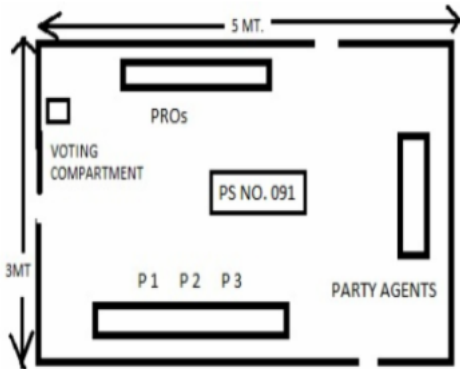

Nazri Naksha

Google Map View

Polling Station Building Front View

Polling Station Front View

Cad View

Key MAP View