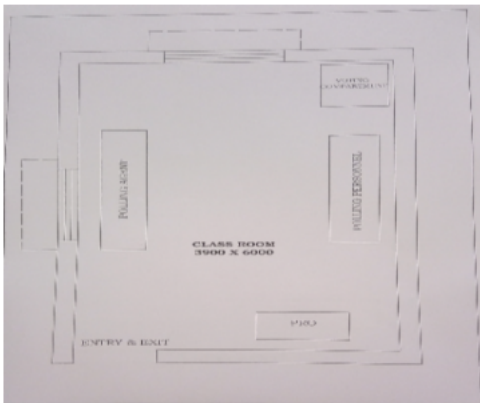

Nazri Naksha

Google Map View

Polling Station Building Front View

Polling Station Front View

Cad View

Key MAP View