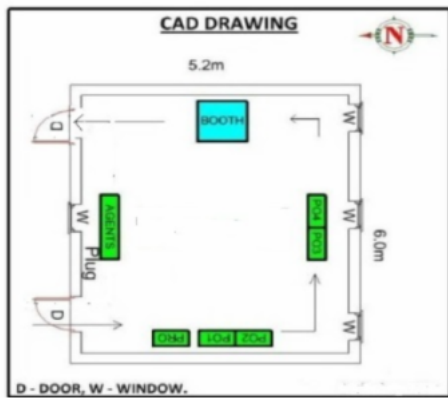

Nazri Naksha

Google Map View

Polling Station Building Front View

Polling Station Front View

Cad View

Key MAP View