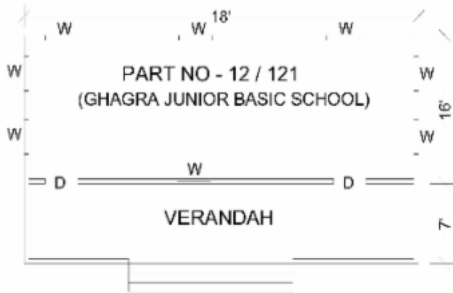

Nazri Naksha

Google Map View

Polling Station Building Front View

Polling Station Front View

Cad View

Key MAP View