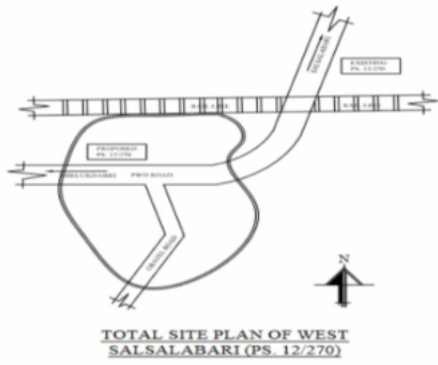

Nazri Naksha

Google Map View