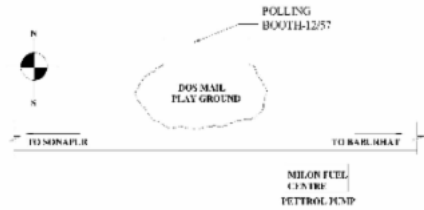

Key MAP View

POLLING STATION NAME -UTTAR SONAPUR NEW PRY. SCHOOL
POLLING STATION NUMBER - 12/57