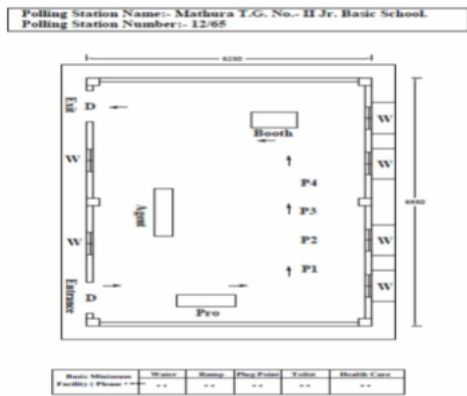

Nazri Naksha

Google Map View

Polling Station Building Front View

Polling Station Front View

Cad View

Key MAP View