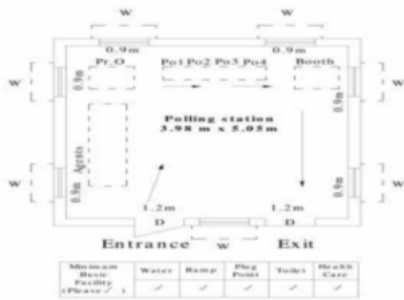

Nazri Naksha

Google Map View

Polling Station Building Front View

Polling Station Front View

Cad View

Key MAP View