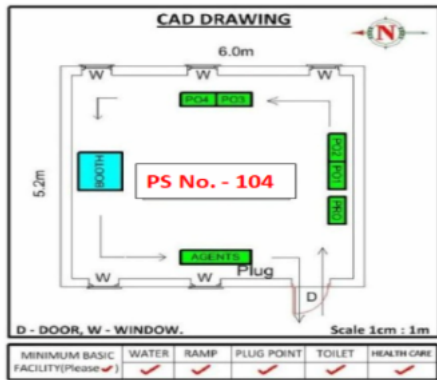

Nazri Naksha

Google Map View

Polling Station Building Front View

Polling Station Front View

Cad View

Key MAP View