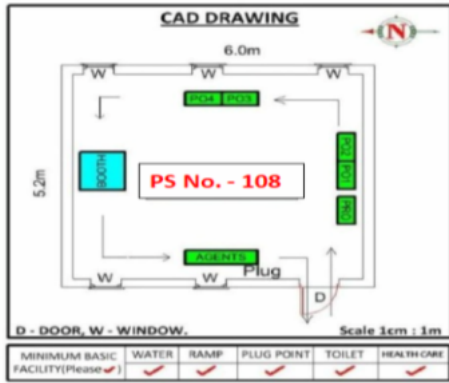

Nazri Naksha

Google Map View

Polling Station Building Front View

Polling Station Front View

Cad View

Key MAP View