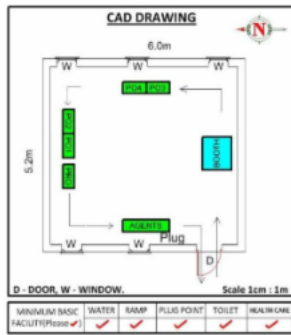

Nazri Naksha

Google Map View

Polling Station Building Front View

Polling Station Front View

Cad View

Key MAP View