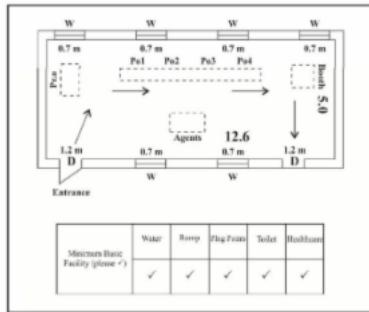

Nazri Naksha

Google Map View

Polling Station Building Front View

Polling Station Front View

Cad View

Key MAP View