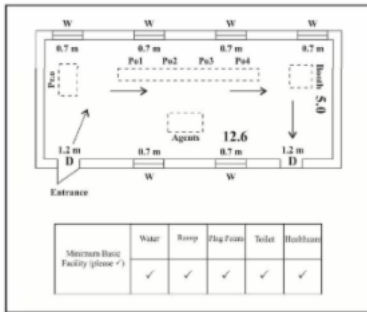

Nazri Naksha

Google Map View

Polling Station Building Front View

Polling Station Front View

Cad View

Key MAP View