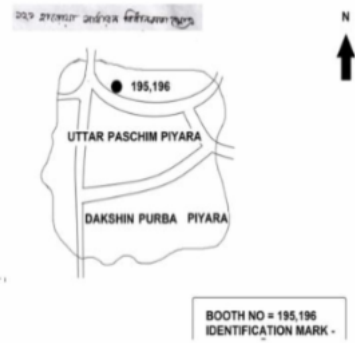

Key MAP View

BOOTH NO = 195,196
IDENTIFICATION MARK -