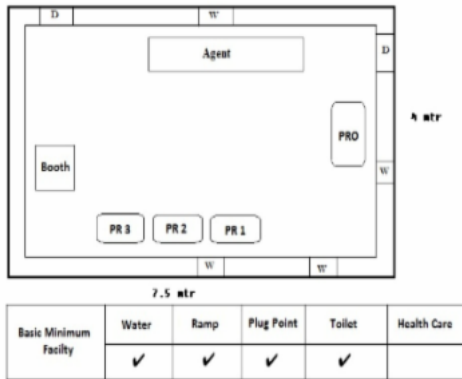

Nazri Naksha

Google Map View

Polling Station Building Front View

Polling Station Front View

Cad View

Key MAP View