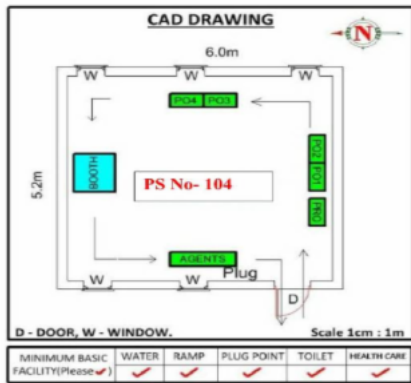

Nazri Naksha

Google Map View

Polling Station Building Front View

Polling Station Front View

Cad View

Key MAP View