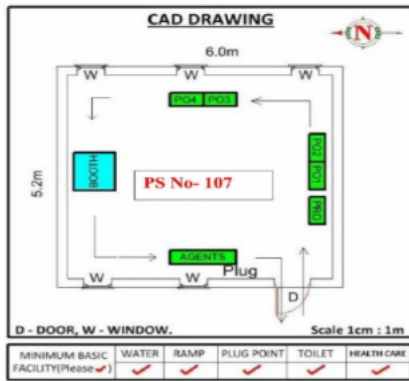

Nazri Naksha

Google Map View

Polling Station Building Front View

Polling Station Front View

Cad View

Key MAP View