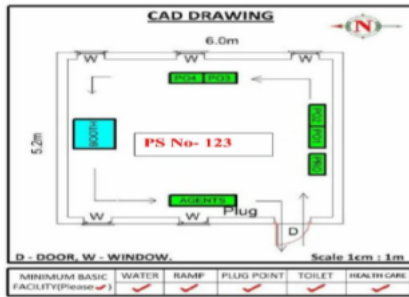

Nazri Naksha

Google Map View

Polling Station Building Front View

Polling Station Front View

Cad View

Key MAP View