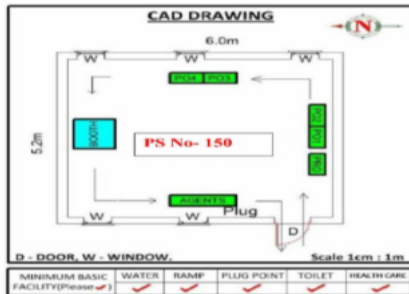

Nazri Naksha

Google Map View

Polling Station Building Front View

Polling Station Front View

Cad View

Key MAP View