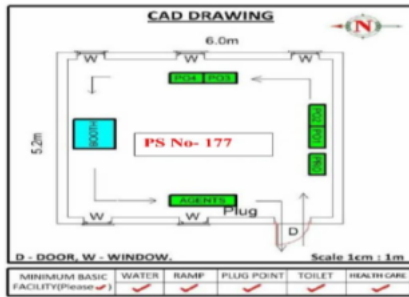

Nazri Naksha

Google Map View

Polling Station Building Front View

Polling Station Front View

Cad View

Key MAP View