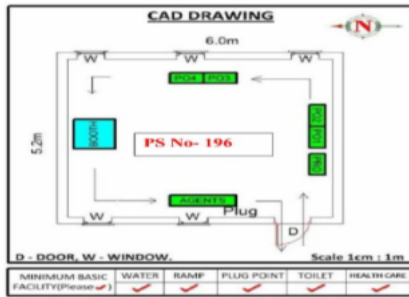

Nazri Naksha

Google Map View

Polling Station Building Front View

Polling Station Front View

Cad View

Key MAP View