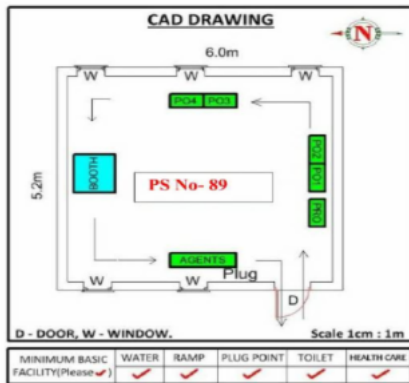

Nazri Naksha

Google Map View

Polling Station Building Front View

Polling Station Front View

Cad View

Key MAP View