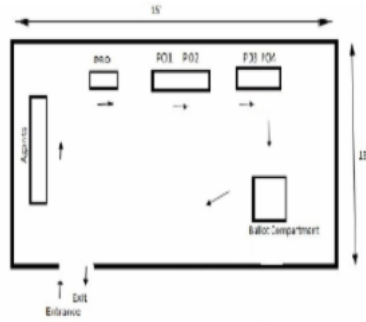

Cad View

Key MAP View

Minimum Basic	Water	Ramp	Plug Points	Toilet	Health Care
Please ✓	✓	✓		✓