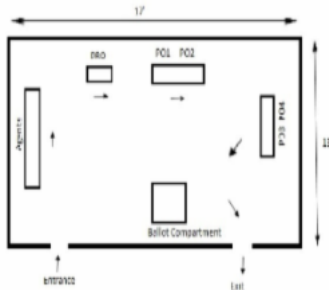

Cad View

Key MAP View

Minimum Basic	Water	Ramp	Plug Points	Toilet	Health Care
Present	✓	✓	✓	✓