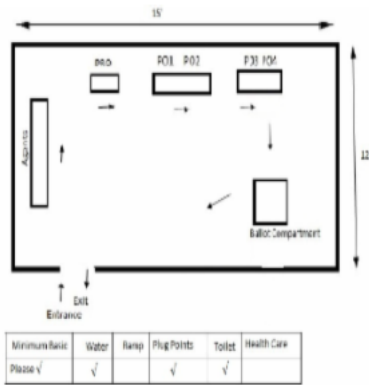

Nazri Naksha

AC 123, P-132

Google Map View

S25A123P128

Polling Station Building Front View

Polling Station Front View

Cad View

Key MAP View